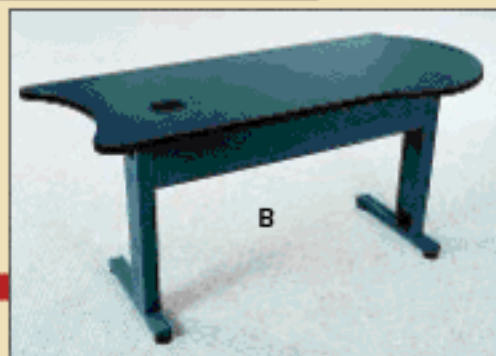

## Offering total flexibility. . .

**T**he Omega Series of tables and carts has been designed to allow computers to function together in a series or individually. With the use of Flex Rest Quick Clip Connectors the wire management for the tables and carts is made simple. Wires are passed between units through easy-to-use flexible connecting tubes.

Desks can be aligned in a row, turned 90 degrees, or shaped in any other configuration desired. No matter what the layout, Flex Rest's wire management solution will work every time.

Flex Rest's Cart Series provides easy configuring for demanding work environments. Carts can be arranged in a straight line, square, semi-circular, or any other desired shape – all easy to arrange depending upon the particular work requirements.

## Infinite Arrangements

A Table: T60M  
B Table: T60M  
C Cart: C36L  
D Cart: C42R

B Table: T60M

Flex Rest's *OmegaCurve* Series offers these four shapes to accommodate various layouts:

**M**

**M:** The full *OmegaCurve* shape allows for continuous linking of work surfaces. This one shape achieves all the shown configurations shown in this brochure plus many more.