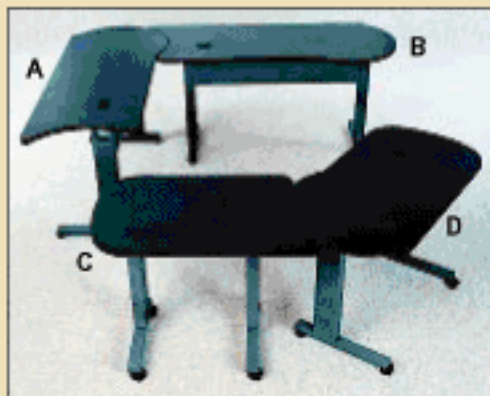

Infinite Arrangements

A Table: T60M
B Table: T60M
C Cart: C36L
D Cart: C42R